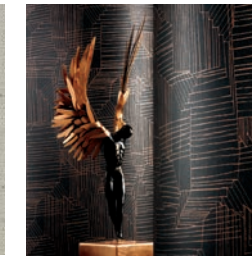

DN2-ZTO-01 White Point

DN2-ZTO-02 Meditation

DN2-ZTO-03 Grey Shore

DN2-ZTO-04 Ledge

DN2-ZTO-05 Milestone

DN2-ZTO-06 Lucky Yew

DN2-ZTO-07 Nearly Night

DN2-ZTO-08 Andros Blue

DN2-ZTO-17 Firepit

DN2-ZTO-18 Prima Donna Silver

FOR SIMILAR TEXTURES
CLICK HERE

Type II 20 oz | Width: 52"/54" | Backing: Osnaburg | Match: Random Match Reversible Pattern
Repeat 27"H x 24"V | Fire Rating: Class A | Flame Spread: 20 | Smoke Development: 45