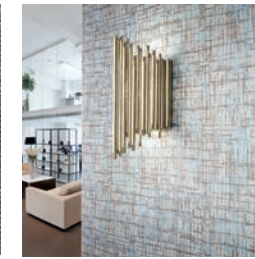

CD2-SMW-16 Venetian Bronze

CD2-SMW-17 Oktoberfest

CD2-SMW-18 Gilded Bay Leaf

CD2-SMW-19 White Luster

CD2-SMW-20 Blown Glass

CD2-SMW-21 Boho Grey

CD2-SMW-22 Tarnished Silver

FOR SIMILAR TEXTURES  
CLICK HERE