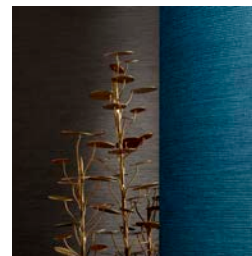

DN2-SMT-52 Clementine

DN2-SMT-53 Daisy

DN2-SMT-54 Lawn Club

DN2-SMT-55 South Shore

FOR SHIMA TRELLIS  
CLICK HERE

FOR SIMILAR TEXTURES  
CLICK HERE

Type II 20 oz | Width: 52"/54" | Backing: Osnaburg | Match: Random Match Reversible Pattern  
Repeat 27"H x 24"V | Fire Rating: Class A | Flame Spread: 15 | Smoke Development: 10