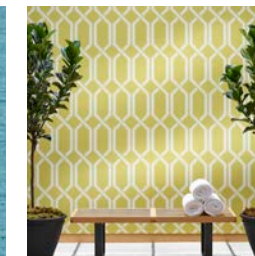

DN2-SMT-52 Clementine

DN2-SMT-53 Daisy

DN2-SMT-54 Lawn Club

DN2-SMT-55 South Shore

FOR SHIMA TRELLIS  
CLICK HERE

FOR SIMILAR TEXTURES  
CLICK HERE

Type II 20 oz | Width: 52"/54" | Backing: Osnaburg | Match: Random Match Reversible Pattern  
Repeat 27"H x 24"V | Fire Rating: Class A | Flame Spread: 15 | Smoke Development: 10