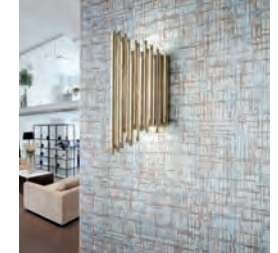

CD2-SHO-02 Buff	CD2-SHO-03 Khaki	CD2-SHO-08 Taupestone	CD2-SHO-10 Oyster	CD2-SHO-20 Prosecco
CD2-SHO-21 Cashmere	CD2-SHO-22 Greycious	CD2-SHO-23 Lake Effect	CD2-SHO-24 Highland	CD2-SHO-25* Flint Mylar
CD2-SHO-26 Soft White	CD2-SHO-27 Newsprint	CD2-SHO-28 Celestine	CD2-SHO-29 Grey Glass	CD2-SHO-30 Blue Topaz
CD2-SHO-31 Starfruit	CD2-SHO-32 Dijon	CD2-SHO-33 Firecracker	CD2-SHO-34* Piazza Mylar	CD2-SHO-35* Smoky Mylar

FOR SIMILAR TEXTURES
CLICK HERE

*Mylar Sku's CD2-SHO-25, CD2-SHO-34, CD2-SHO-35:
Type II 20 oz | Width: 52"/54" | Backing: Non-Woven
Match: Reverse Match Pattern
Repeat 13.5"H x 17.5"V | Fire Rating: Class A | Flame Spread: 25
Smoke Development: 55