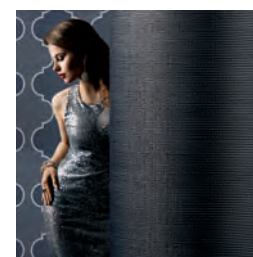

CD2-OBA-55 Mistique CD2-OBA-56 Gradient Tint CD2-OBA-57 Halcyon CD2-OBA-58 Seas the Day CD2-OBA-59 Sharkskin

FOR OBANA GLINT COORDINATE [CLICK HERE](#)