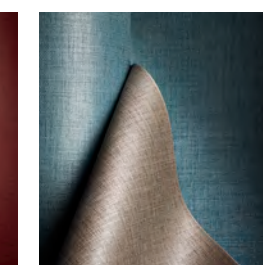

colour & design® OBANA GLINT™

CD2-OBG-60 Wicker CD2-OBG-11 Pale Taupe CD2-OBG-12 Sandstone CD2-OBG-17 Slate CD2-OBG-36 Cream

CD2-OBG-37 Aura CD2-OBG-38 Mercury Glass CD2-OBG-39 Silver Stone CD2-OBG-40 Pewter CD2-OBG-45 Black Mica

CD2-OBG-50 Natural Instincts CD2-OBG-51 New Trail CD2-OBG-52 White Hot CD2-OBG-53 Pinot Noir CD2-OBG-54 Paragon

CD2-OBG-55 Mistique CD2-OBG-56 Gradient Tint CD2-OBG-57 Halcyon CD2-OBG-58 Seas the Day CD2-OBG-59 Sharkskin

FOR OBANA COORDINATE CLICK HERE

FOR OBANA OGEE COORDINATE CLICK HERE

FOR SIMILAR TEXTURES CLICK HERE

Type II 20 oz | Width: 52"/54" | Backing: Osnaburg | Match: Random Match Reversible Pattern
Repeat 27"H x 24"V | Fire Rating: Class A | Flame Spread: 20 | Smoke Development: 45