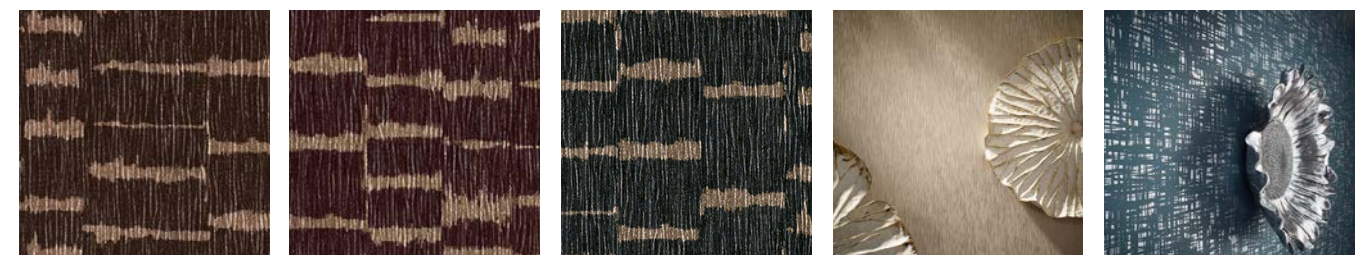

CD2-NOU-01 Vapor Trail CD2-NOU-02 Victoria Falls CD2-NOU-03 Keystone CD2-NOU-04 Grayson CD2-NOU-05 Green Gate

CD2-NOU-06 Gulf Stream CD2-NOU-07 Delta Blues CD2-NOU-08 Night Rider CD2-NOU-09 Ice Queen CD2-NOU-10 Chinaberry

CD2-NOU-11 Luminous Light CD2-NOU-12 Bourbon Butter CD2-NOU-13 Timbuktu CD2-NOU-14 Brindle CD2-NOU-15 Modern Mocha

CD2-NOU-16 Bretton Wood CD2-NOU-17 Acai CD2-NOU-18 Dark of Knight FOR NOURI TEXTURE CLICK HERE FOR SIMILAR TEXTURES CLICK HERE

Type II 20 oz | Width: 52"/54" | Backing: Osnaburg | Match: Random Match Reversible Pattern
Repeat 52"H x 24"V | Fire Rating: Class A | Flame Spread: 15 | Smoke Development: 10

[CLICK COLOURS](#)

[CLICK SAMPLES](#)