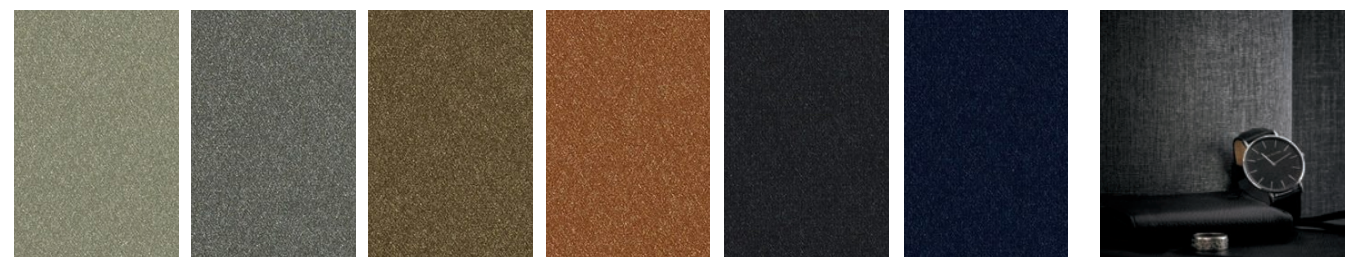

DN2-MTT-21 L'or Bleu DN2-MTT-22 French Taupe DN2-MTT-23 Golden Beaute DN2-MTT-24 Collioure DN2-MTT-25 Etain DN2-MTT-26 Paris Midnight FOR SIMILAR TEXTURES CLICK HERE

Type II 20 oz | Width: 52"/54" | Backing: Non-Woven | Match: Random Match Reversible Pattern
Repeat 52"H x 24"V | Fire Rating: Class A | Flame Spread: 25 | Smoke Development: 45

[CLICK COLOURS](#)

[CLICK SAMPLES](#)

[CLICK SPECS](#)

[CONTACT US](#)

A Colour & Design Inc. Company.
Copyright 2014. All Rights Reserved.
Any copying or other use is expressly prohibited.
Made in the U.S.A.