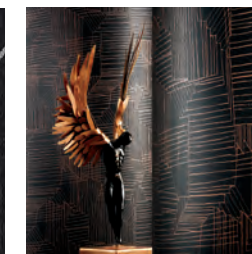

DN2-IZY-09 Night Blue

DN2-IZY-10 Grain

DN2-IZY-11 Celery Seed

DN2-IZY-12 Glacier

DN2-IZY-13 Toffee

DN2-IZY-14 Harbor

DN2-IZY-15 Slate

DN2-IZY-16 Spice

DN2-IZY-17 Brownstone

DN2-IZY-18 Black Platinum

FOR SIMILAR TEXTURES
CLICK HERE

Type II 20 oz | Width: 52"/54" | Backing: Osnaburg | Match: Random Match Reversible Pattern
Repeat 27"H x 21"V | Fire Rating: Class A | Flame Spread: 15 | Smoke Development: 20