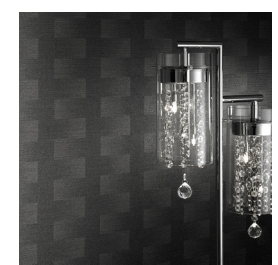

CD2-BRO-01 Neblina CD2-BRO-02 Tranquila CD2-BRO-03 Piedra CD2-BRO-04 Greda CD2-BRO-05 Sombra

CD2-BRO-06 Mar Azul CD2-BRO-07 Marino CD2-BRO-08 Blanca Pura CD2-BRO-09 Bella Noche CD2-BRO-10 Lienzo

CD2-BRO-11 Lino CD2-BRO-12 Playa Pelada CD2-BRO-13 Camino CD2-BRO-14 Tierra Roja CD2-BRO-15 Bronce

CD2-BRO-16 Ceniza

FOR SIMILAR TEXTURES
CLICK HERE

Type II 20 oz | Width: 52"/54" | Backing: Non-Woven | Match: Non-Reversible Straight Across Match
Repeat 52"H x 24"V | Fire Rating: Class A | Flame Spread: 10 | Smoke Development: 10